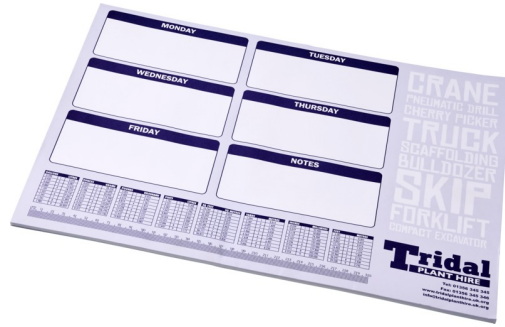

Product Database

Article no.:
21200001

Productsheet: February 23, 2025, 3:51 pm

General information

Article number : 21200001 Desk-Mate® A2 notepad
Description : White A2 Desk-Mate® notepad with 80 g/m² paper. Full colour print available to each sheet. Available in 2 sizes (25/50 sheets). Paper, 80 g/m², Cardboard, 461 g/m². FSC Mix 100% P7.2 CU-COC-877277.
Brand : Unbranded
Material : Paper, 80 g/m², Cardboard, 461 g/m²
Colour : White
Length : 42,00 cm
Width : 59,40 cm
Height : 0,60 cm
Weight : 500 gram
Country of origin : United Kingdom

Default print option

Recommended : Litho
decoration option
Default print location : Sheets (Landscape glue bottom)
Print width (mm) : 594
Print height (mm) : 420
Print maximum : 4
colours

Transport packing