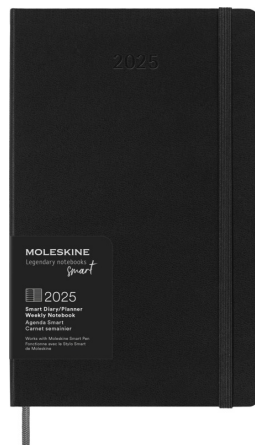

# Product Database

**Article no.:**  
10794390

Productsheet: January 18, 2025, 8:05 am

## General information

Article number : 10794390 Moleskine 12 month L weekly Smart Planner

Description : The Moleskine Smart Planner works with the Moleskine Smart Pen and Notes App to sync handwritten appointments to your favourite digital calendar. Write events and tasks with the Moleskine Smart Pen and watch as they sync instantly to your favourite calendar app. This is the ideal diary/planner for people who prefer to write down plans by hand, but who also enjoy the convenience of checking their schedule online. Features special paper designed to work with the Moleskine Smart Pen, ivory-coloured 100 g/m<sup>2</sup> acid-free paper, an expandable inner pocket, elastic closure, and an "In case of loss" notice. PP Plastic, FSC certified paper. FSC Mix Credit P7.1 CU-COC-877277.

Brand : Moleskine

Material : PP Plastic, FSC certified paper

Colour : Solid black

Length : 13,00 cm

Width : 1,50 cm

Height : 21,00 cm

Weight : 342 gram

Country of origin : PRC