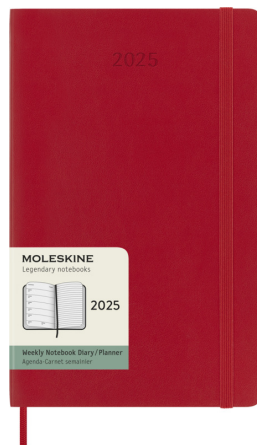

Product Database

Article no.:
10793821

Productsheet: January 18, 2025, 7:50 am

General information

Article number : 10793821 Moleskine soft cover 12 month weekly L planner
Description : Dated from January to December 2025, the Moleskine soft cover 12-month weekly planner shows the whole week at a glance, while also providing yearly and monthly snapshot pages for a broader overview of the year, followed by pages for travel planning, ideas and goals. The days of each week are shown on one side opposite a ruled page for tasks and notes. Features ivory-coloured acid-free paper, a black elastic closure, a page ribbon marker, a colour coordinated expandable inner pocket, and stickers for personal customisation, as well as year stickers for the spine. PU Plastic, FSC certified paper. FSC Mix Credit P7.1 CU-COC-877277.

Brand : Moleskine
Material : PU Plastic, FSC certified paper
Colour : Scarlet red
PMS color reference : 200C
Length : 13,00 cm
Width : 1,20 cm
Height : 21,00 cm
Weight : 205 gram
Country of origin : PRC

Default print option

Recommended decoration option : Embossing/Debossing
Default print location : front
Print width (mm) : 80
Print height (mm) : 80
Print maximum colours : 1

Packaging information

Blank product multi packaging level 1 : Egg crate
Qty blank product multi packaging level 1 : 9 pcs