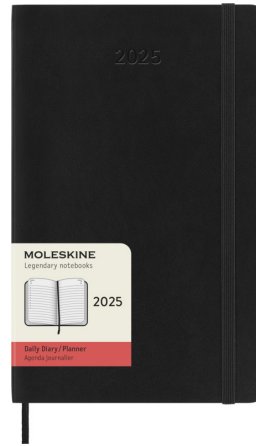

Product Database

Article no.:
10793690

Productsheet: September 19, 2024, 6:44 pm

General information

Article number : 10793690 Moleskine soft cover 12 month L daily planner

Description : Plan out every day in the minutest detail with the Moleskine 12-month soft cover daily planner. Dated from January to December 2025, this planner is formatted to show one whole day per page - to have plenty of space to record events, appointments, to-dos, reminders and plans. Throughout the year, it grows into a day-by-day physical record of everything accomplished. Features ivory-coloured acid-free paper, a black elastic closure, a page ribbon marker, a colour coordinated expandable inner pocket, and stickers for personal customisation, as well as year stickers for the spine. PU Plastic, FSC certified paper. FSC Mix Credit P7.1 CU-COC-877277.

Brand : Moleskine

Material : PU Plastic, FSC certified paper

Colour : Solid black

Length : 13,00 cm

Width : 2,10 cm

Height : 21,00 cm

Weight : 452 gram

Country of origin : PRC

Default print option

Recommended : Embossing/Debossing
decoration
option

Default print : front
location

Print width (mm) : 80

Print height : 80
(mm)

Print maximum : 1
colours

Packaging information

Blank product : Egg crate
multi packaging
level 1

Qty blank : 9 pcs
product multi
packaging level
1

Decorated : Egg crate
product multi
packaging level
1