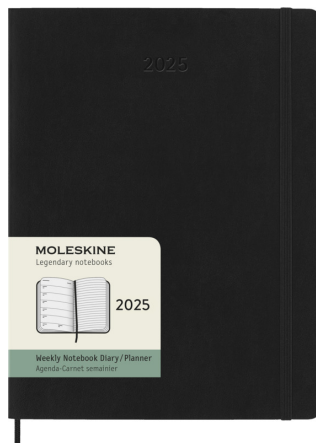

Product Database

Article no.:
10775590

Productsheet: November 14, 2024, 4:11 pm

General information

Article number : 10775590 Moleskine soft cover 12 month weekly XL planner

Description : Dated from January to December 2025, the Moleskine soft cover 12-Month weekly XL planner shows the whole week at a glance, while also providing yearly and monthly snapshot pages for a broader overview of the year, followed by pages for travel planning, ideas and goals. The days of each week are shown on one side opposite a ruled page for tasks and notes. Features ivory-coloured acid-free paper, a black elastic closure, a page ribbon marker, a colour coordinated expandable inner pocket, and stickers for personal customisation, as well as year stickers for the spine. Leatherette paper. FSC Mix Credit P7.1 CU-COC-877277.

Brand : Moleskine

Material : Leatherette paper

Colour : Solid black

Length : 25,00 cm

Width : 19,00 cm

Weight : 340 gram

Country of origin : PRC

Default print option

Recommended : Embossing/Debossing
decoration
option

Default print : front
location

Print width (mm) : 80

Print height : 80
(mm)

Print maximum : 1
colours

Packaging information

Blank product : Inner carton
multi packaging
level 1