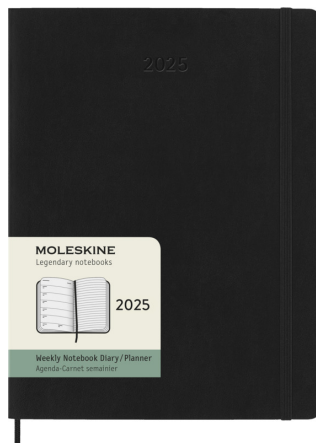

Product Database

Article no.:
10775590

Productsheet: February 22, 2025, 10:47 pm

General information

Article number : 10775590 Moleskine soft cover 12 month weekly XL planner

Description : Dated from January to December 2025, the Moleskine soft cover 12-Month weekly XL planner shows the whole week at a glance, while also providing yearly and monthly snapshot pages for a broader overview of the year, followed by pages for travel planning, ideas and goals. The days of each week are shown on one side opposite a ruled page for tasks and notes. Features ivory-coloured acid-free paper, a black elastic closure, a page ribbon marker, a colour coordinated expandable inner pocket, and stickers for personal customisation, as well as year stickers for the spine. Leatherette paper. FSC Mix Credit P7.1 CU-COC-877277.

Brand : Moleskine

Material : Leatherette paper

Colour : Solid black

Length : 25,00 cm

Width : 19,00 cm

Weight : 340 gram

Country of origin : PRC

Default print option

Recommended : Embossing/Debossing
decoration
option

Default print : front
location

Print width (mm) : 80

Print height : 80
(mm)

Print maximum : 1
colours

Packaging information

Blank product : Inner carton
multi packaging
level 1