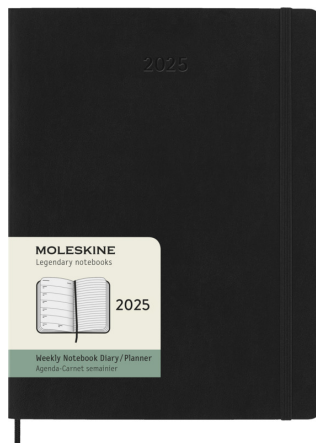

Product Database

Article no.:
10775590

Productsheet: April 6, 2025, 7:39 pm

General information

Article number : 10775590 Moleskine soft cover 12 month weekly XL planner

Description : Dated from January to December 2025, the Moleskine soft cover 12-Month weekly XL planner shows the whole week at a glance, while also providing yearly and monthly snapshot pages for a broader overview of the year, followed by pages for travel planning, ideas and goals. The days of each week are shown on one side opposite a ruled page for tasks and notes. Features ivory-coloured acid-free paper, a black elastic closure, a page ribbon marker, a colour coordinated expandable inner pocket, and stickers for personal customisation, as well as year stickers for the spine. Leatherette paper. FSC Mix Credit P7.1 CU-COC-877277.

Brand : Moleskine

Material : Leatherette paper

Colour : Solid black

Length : 25,00 cm

Width : 19,00 cm

Weight : 340 gram

Country of origin : PRC

Default print option

Recommended : Embossing/Debossing
decoration
option

Default print : front
location

Print width (mm) : 80

Print height : 80
(mm)

Print maximum : 1
colours

Packaging information

Blank product : Inner carton
multi packaging
level 1