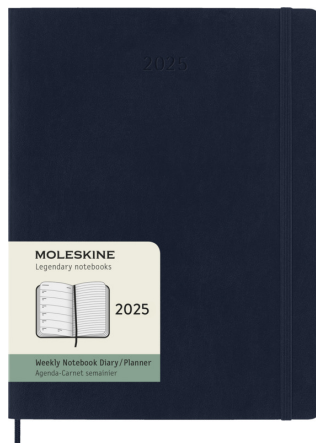

# Product Database

**Article no.:**  
10775553

**Productsheet: January 18, 2025, 7:54 am**

## General information

Article number : 10775553 Moleskine soft cover 12 month weekly XL planner  
Description : Dated from January to December 2025, the Moleskine soft cover 12-Month weekly XL planner shows the whole week at a glance, while also providing yearly and monthly snapshot pages for a broader overview of the year, followed by pages for travel planning, ideas and goals. The days of each week are shown on one side opposite a ruled page for tasks and notes. Features ivory-coloured acid-free paper, a black elastic closure, a page ribbon marker, a colour coordinated expandable inner pocket, and stickers for personal customisation, as well as year stickers for the spine. Leatherette paper. FSC Mix Credit P7.1 CU-COC-877277.

Brand : Moleskine  
Material : Leatherette paper  
Colour : Sapphire blue  
PMS color : 2189C  
reference  
Length : 25,00 cm  
Width : 19,00 cm  
Weight : 340 gram  
Country of origin : PRC