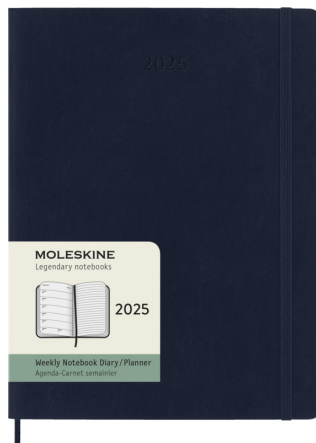

Product Database

Article no.:
10775553

Productsheet: September 19, 2024, 6:36 pm

General information

Article number : 10775553 Moleskine soft cover 12 month weekly XL planner

Description : Dated from January to December 2025, the Moleskine soft cover 12-Month weekly XL planner shows the whole week at a glance, while also providing yearly and monthly snapshot pages for a broader overview of the year, followed by pages for travel planning, ideas and goals. The days of each week are shown on one side opposite a ruled page for tasks and notes. Features ivory-coloured acid-free paper, a black elastic closure, a page ribbon marker, a colour coordinated expandable inner pocket, and stickers for personal customisation, as well as year stickers for the spine. Leatherette paper. FSC Mix Credit P7.1 CU-COC-877277.

Brand : Moleskine

Material : Leatherette paper

Colour : Sapphire blue

PMS color : 2189C

reference

Length : 25,00 cm

Width : 19,00 cm

Weight : 340 gram

Country of origin : PRC

Default print option

Recommended : Embossing/Debossing
decoration
option

Default print : front

location

Print width (mm) : 80

Print height : 80

(mm)