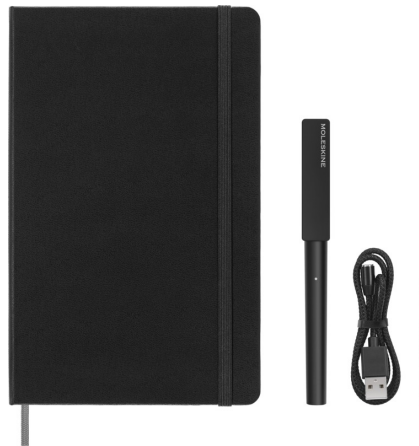

Product Database

Article no.:
10733900

Productsheet: April 12, 2025, 12:22 pm

General information

Article number : 10733900 Moleskine Smart writing set 2.0

Description : The Smart writing set 2.0 contains the bestselling classic Moleskine notebook (large ruled), a Smart pen, a magnetic charger and a refill. Moleskine recognizes that in our everyday lives we instinctively use a combination of analogue and digital tools. The writing set offers the pleasure of handwriting on paper with the benefits of digital whether your focus is note-taking, sketching or planning. It comes with the user-friendly Moleskine Notes App that allows easy editing, organizing and sharing anytime and anywhere. The modern and elegantly shaped pen comes with an exclusively created magnetic charger, a battery that lasts 24 hours, and a comfortable grip for longer writing. With invisible Ncodes in every page, the Smart pen can identify the exact location in the notebook and create an identical digital version of your notes on screen, ready to edit, expand and share digitally. PP Plastic.

Brand : Moleskine
Material : PP Plastic
Colour : Solid black
Length : 26,00 cm
Width : 3,00 cm
Height : 26,00 cm
Weight : 750 gram
Country of origin : PRC
Ink Color : Black

Default print option

Recommended decoration option : Embossing/Debossing
Default print location : front
Print width (mm) : 80
Print height (mm) : 80
Print maximum colours : 1