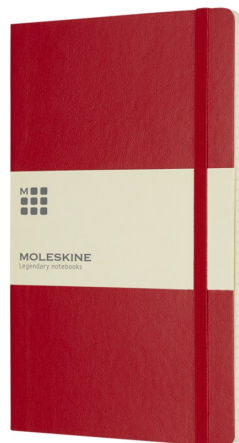

Product Database

Article no.:
10717015

Productsheet: January 18, 2025, 6:37 am

General information

Article number : 10717015 Moleskine Classic L soft cover notebook - squared
Description : The Moleskine Classic soft cover notebook has a flexible cover in a range of bright colours. It has rounded corners, elasticated closure and ribbon bookmark. Contains 192 ivory-coloured squared pages. Leatherette paper. FSC Mix Credit P7.1 CU-COC-877277.
Brand : Moleskine
Material : Leatherette paper
Colour : Scarlet red
PMS color reference : PMS 200 C
Length : 21,00 cm
Width : 13,00 cm
Height : 1,20 cm
Weight : 254 gram
Country of origin : PRC

Default print option

Recommended decoration option : Embossing/Debossing
Default print location : front
Print width (mm) : 80
Print height (mm) : 80
Print maximum colours : 1

Packaging information

Blank product multi packaging level 1 : Inner carton
Qty blank product multi packaging level 1 : 8 pcs
Decorated product multi packaging level 1 : Inner carton
Qty deco product multi packaging level 1 : 8 pcs

Transport packing

Export carton : 64 PC
Export carton weight : 14.78 kg
Export carton (Length x Width x Height) : 47 cm x 30 cm x 25 cm