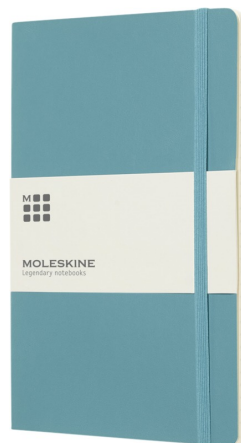

Product Database

Article no.:
10715610

Productsheet: April 6, 2025, 7:23 pm

General information

Article number : 10715610 Moleskine Classic L soft cover notebook - ruled
Description : The Moleskine Classic large (13x21cm) soft cover notebook is available in a wide range of stylish vibrant colours. The notebook features a cardboard soft cover with rounded corners, acid free paper, a bookmark and elastic closure. On the first page in case of loss notice with space to jot down a reward for the finder. Attached to the back cover an expandable inner pocket that contains the Moleskine history. The pocket can be used for loose papers and notes. Contains 192 ivory-coloured ruled pages. Leatherette paper. FSC Mix Credit P7.1 CU-COC-877277.

Brand : Moleskine
Material : Leatherette paper
Colour : Reef blue
PMS color : PMS 2235 C
reference
Length : 21,00 cm
Width : 13,00 cm
Height : 1,20 cm
Weight : 230 gram
Country of origin : VIETNAM

Default print option

Recommended : Embossing/Debossing
decoration option
Default print : front
location
Print width (mm) : 80
Print height (mm) : 80
Print maximum : 1
colours

Packaging information

Blank product : Inner carton
multi packaging
level 1
Qty blank : 8 pcs
product multi
packaging level 1
Decorated : Inner carton
product multi
packaging level 1
Qty deco product : 8 pcs
multi packaging
level 1