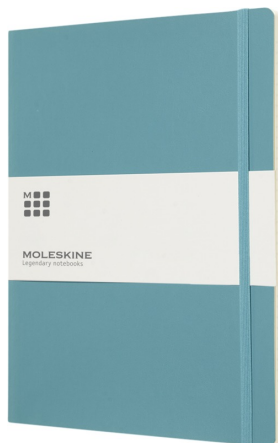

Product Database

Article no.:
10715510

Productsheet: November 14, 2024, 3:45 pm

General information

Article number : 10715510 Moleskine Classic XL soft cover notebook - ruled
Description : The Moleskine Classic XL (19x25cm) soft cover notebook is available in a wide range of stylish vibrant colours. The notebook features a cardboard soft cover with rounded corners, acid free paper, a bookmark and elastic closure. On the first page 'in case of loss notice' with space to jot down a reward for the finder. Attached to the back cover an expandable inner pocket that contains the Moleskine history. The pocket can be used for loose papers and notes. Contains 192 ivory-coloured ruled pages. Leatherette paper. FSC Mix Credit P7.1 CU-COC-877277.

Brand : Moleskine
Material : Leatherette paper
Colour : Reef blue
PMS color : PMS 2235 C
reference
Length : 25,00 cm
Width : 19,00 cm
Height : 1,20 cm
Weight : 400 gram
Country of origin : VIETNAM

Default print option

Recommended : Embossing/Debossing
decoration option
Default print : front
location
Print width (mm) : 80
Print height (mm) : 80
Print maximum : 1
colours

Packaging information

Blank product : Inner carton
multi packaging
level 1
Qty blank : 6 pcs
product multi
packaging level 1
Decorated : Inner carton
product multi
packaging level 1
Qty deco product : 6 pcs
multi packaging
level 1