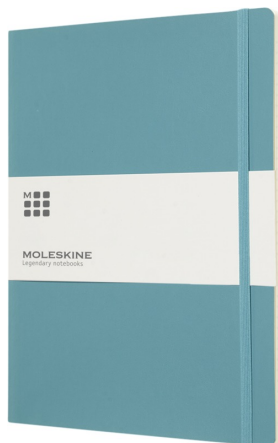

Product Database

Article no.:
10715510

Productsheet: January 18, 2025, 7:41 am

General information

Article number : 10715510 Moleskine Classic XL soft cover notebook - ruled
Description : The Moleskine Classic XL (19x25cm) soft cover notebook is available in a wide range of stylish vibrant colours. The notebook features a cardboard soft cover with rounded corners, acid free paper, a bookmark and elastic closure. On the first page 'in case of loss notice' with space to jot down a reward for the finder. Attached to the back cover an expandable inner pocket that contains the Moleskine history. The pocket can be used for loose papers and notes. Contains 192 ivory-coloured ruled pages. Leatherette paper. FSC Mix Credit P7.1 CU-COC-877277.

Brand : Moleskine
Material : Leatherette paper
Colour : Reef blue
PMS color : PMS 2235 C
reference
Length : 25,00 cm
Width : 19,00 cm
Height : 1,20 cm
Weight : 400 gram
Country of origin : VIETNAM

Default print option

Recommended : Embossing/Debossing
decoration option
Default print : front
location
Print width (mm) : 80
Print height (mm) : 80
Print maximum : 1
colours

Packaging information

Blank product : Inner carton
multi packaging
level 1
Qty blank : 6 pcs
product multi
packaging level 1
Decorated : Inner carton
product multi
packaging level 1
Qty deco product : 6 pcs
multi packaging
level 1