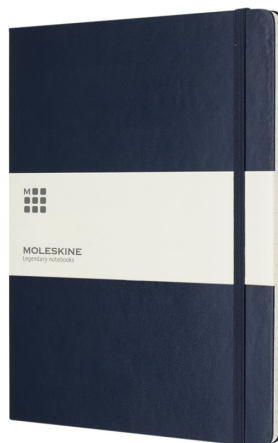

Product Database

Article no.:
10715209

Productsheet: January 18, 2025, 1:08 pm

General information

Article number : 10715209 Moleskine Classic XL hard cover notebook - ruled
Description : Our extra large Moleskine Classic notebook has the iconic round corners and hard cover. Features an elasticated closure and ribbon book marker. Expandable pocket to the inside back cover. Contains 192 pages of ruled ivory-coloured paper. Leatherette paper. FSC Mix Credit P7 CU-COC-877277.
Brand : Moleskine
Material : Leatherette paper
Colour : Sapphire blue
PMS color reference : PMS 2189 C
Length : 25,00 cm
Width : 19,00 cm
Height : 1,50 cm
Weight : 500 gram
Country of origin : TURKEY

Default print option

Recommended : Embossing/Debossing
decoration option
Default print : front
location
Print width (mm) : 80
Print height (mm) : 80
Print maximum : 1
colours

Packaging information

Blank product multi : Inner carton
packaging level 1
Qty blank product : 6 pcs
multi packaging
level 1
Decorated product : Inner carton
multi packaging
level 1
Qty deco product : 6 pcs
multi packaging
level 1

Transport packing

Export carton : 24 PC
Export carton : 13 kg
weight

Article no.:
10715209

Productsheet: January 18, 2025, 1:08 pm

Export carton : 24 cm x 44 cm x 28 cm
(Length x Width x
Height)

Statistical code : 48201030000000000000