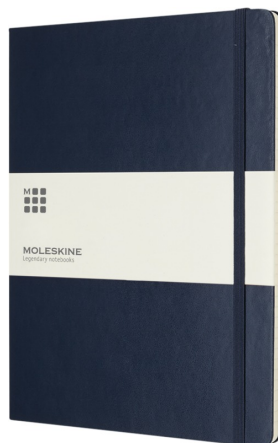

Product Database

Article no.:
10715209

Productsheet: September 19, 2024, 6:38 pm

General information

Article number : 10715209 Moleskine Classic XL hard cover notebook - ruled
Description : Our extra large Moleskine Classic notebook has the iconic round corners and hard cover. Features an elasticated closure and ribbon book marker. Expandable pocket to the inside back cover. Contains 192 pages of ruled ivory-coloured paper. Leatherette paper. FSC Mix Credit P7 CU-COC-877277.
Brand : Moleskine
Material : Leatherette paper
Colour : Sapphire blue
PMS color reference : PMS 2189 C
Length : 25,00 cm
Width : 19,00 cm
Height : 1,50 cm
Weight : 500 gram
Country of origin : TURKEY

Default print option

Recommended : Embossing/Debossing
decoration option
Default print : front
location
Print width (mm) : 80
Print height (mm) : 80
Print maximum : 1
colours

Packaging information

Blank product multi : Inner carton
packaging level 1
Qty blank product : 6 pcs
multi packaging
level 1
Decorated product : Inner carton
multi packaging
level 1
Qty deco product : 6 pcs
multi packaging
level 1

Transport packing

Export carton : 24 PC
Export carton : 13 kg
weight

Article no.:
10715209

Productsheet: September 19, 2024, 6:38 pm

Export carton : 24 cm x 44 cm x 28 cm
(Length x Width x
Height)

Statistical code : 48201030000000000000