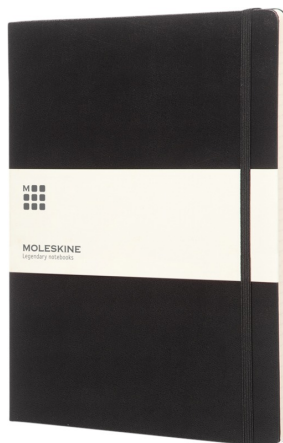

Product Database

Article no.:
10715200

Productsheet: November 14, 2024, 9:43 pm

General information

Article number : 10715200 Moleskine Classic XL hard cover notebook - ruled
Description : Our extra large Moleskine Classic notebook has the iconic round corners and hard cover. Features an elasticated closure and ribbon book marker. Expandable pocket to the inside back cover. Contains 192 pages of ruled ivory-coloured paper. Leatherette paper. FSC Mix Credit P7 CU-COC-877277.
Brand : Moleskine
Material : Leatherette paper
Colour : Solid black
Length : 25,00 cm
Width : 19,00 cm
Height : 1,50 cm
Weight : 500 gram
Country of origin : TURKEY

Default print option

Recommended : Embossing/Debossing
decoration option
Default print : front
location
Print width (mm) : 80
Print height (mm) : 80
Print maximum : 1
colours

Packaging information

Blank product multi : Inner carton
packaging level 1
Qty blank product : 6 pcs
multi packaging
level 1
Decorated product : Inner carton
multi packaging
level 1
Qty deco product : 6 pcs
multi packaging
level 1