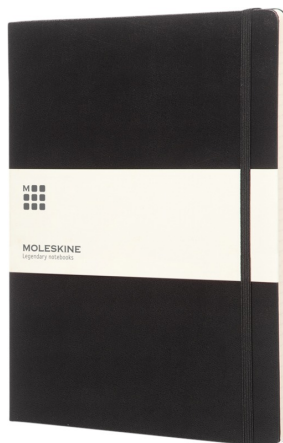

Product Database

Article no.:
10715200

Productsheet: February 23, 2025, 12:19 pm

General information

Article number : 10715200 Moleskine Classic XL hard cover notebook - ruled
Description : Our extra large Moleskine Classic notebook has the iconic round corners and hard cover. Features an elasticated closure and ribbon book marker. Expandable pocket to the inside back cover. Contains 192 pages of ruled ivory-coloured paper. Leatherette paper. FSC Mix Credit P7 CU-COC-877277.
Brand : Moleskine
Material : Leatherette paper
Colour : Solid black
Length : 25,00 cm
Width : 19,00 cm
Height : 1,50 cm
Weight : 500 gram
Country of origin : TURKEY

Default print option

Recommended : Embossing/Debossing
decoration option
Default print : front
location
Print width (mm) : 80
Print height (mm) : 80
Print maximum : 1
colours

Packaging information

Blank product multi : Inner carton
packaging level 1
Qty blank product : 6 pcs
multi packaging
level 1
Decorated product : Inner carton
multi packaging
level 1
Qty deco product : 6 pcs
multi packaging
level 1