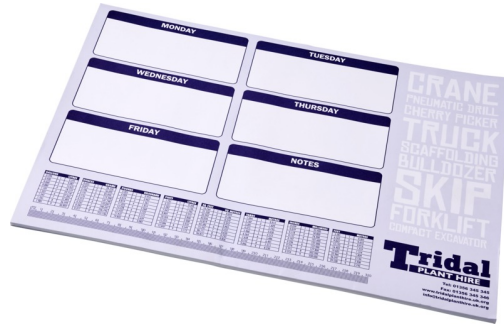

Product Database

Article no.:
21200001

Productsheet: September 20, 2024, 6:36 am

General information

Article number : 21200001 Desk-Mate® A2 notepad
Description : White A2 Desk-Mate® notepad with 80 g/m2 paper. Full colour print available to each sheet. Available in 2 sizes (25/50 sheets). Paper, 80 g/m2, Cardboard, 461 g/m2. FSC Mix 100% P7.2 CU-COC-877277.
Brand : Unbranded
Material : Paper, 80 g/m2, Cardboard, 461 g/m2
Colour : White
Length : 42,00 cm
Width : 59,40 cm
Height : 0,60 cm
Weight : 500 gram
Country of origin : United Kingdom

Default print option

Recommended : Litho
decoration option
Default print location : Sheets (Landscape glue bottom)
Print width (mm) : 594
Print height (mm) : 420
Print maximum : 4
colours

Transport packing