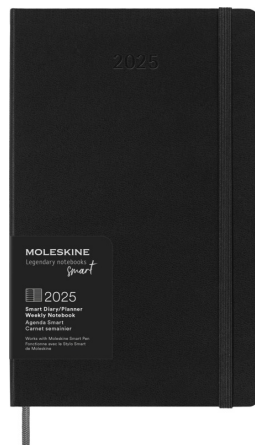

Product Database

Article no.:
10794390

Productsheet: September 20, 2024, 2:33 am

General information

Article number : 10794390 Moleskine 12 month L weekly Smart Planner

Description : The Moleskine Smart Planner works with the Moleskine Smart Pen and Notes App to sync handwritten appointments to your favourite digital calendar. Write events and tasks with the Moleskine Smart Pen and watch as they sync instantly to your favourite calendar app. This is the ideal diary/planner for people who prefer to write down plans by hand, but who also enjoy the convenience of checking their schedule online. Features special paper designed to work with the Moleskine Smart Pen, ivory-coloured 100 g/m² acid-free paper, an expandable inner pocket, elastic closure, and an "In case of loss" notice. PP Plastic, FSC certified paper. FSC Mix Credit P7.1 CU-COC-877277.

Brand : Moleskine

Material : PP Plastic, FSC certified paper

Colour : Solid black

Length : 13,00 cm

Width : 1,50 cm

Height : 21,00 cm

Weight : 342 gram

Country of origin : PRC