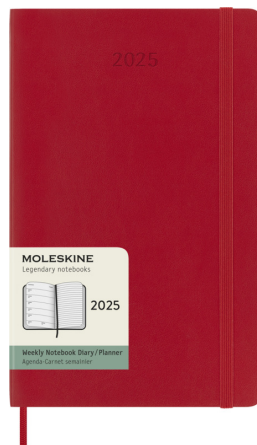

Product Database

Article no.:
10793821

Productsheet: November 10, 2024, 12:32 am

General information

Article number : 10793821 Moleskine soft cover 12 month weekly L planner
Description : Dated from January to December 2025, the Moleskine soft cover 12-month weekly planner shows the whole week at a glance, while also providing yearly and monthly snapshot pages for a broader overview of the year, followed by pages for travel planning, ideas and goals. The days of each week are shown on one side opposite a ruled page for tasks and notes. Features ivory-coloured acid-free paper, a black elastic closure, a page ribbon marker, a colour coordinated expandable inner pocket, and stickers for personal customisation, as well as year stickers for the spine. PU Plastic, FSC certified paper. FSC Mix Credit P7.1 CU-COC-877277.

Brand : Moleskine
Material : PU Plastic, FSC certified paper
Colour : Scarlet red
PMS color reference : 200C
Length : 13,00 cm
Width : 1,20 cm
Height : 21,00 cm
Weight : 205 gram
Country of origin : PRC

Default print option

Recommended decoration option : Embossing/Debossing
Default print location : front
Print width (mm) : 80
Print height (mm) : 80
Print maximum colours : 1

Packaging information

Blank product multi packaging level 1 : Egg crate
Qty blank product multi packaging level 1 : 9 pcs