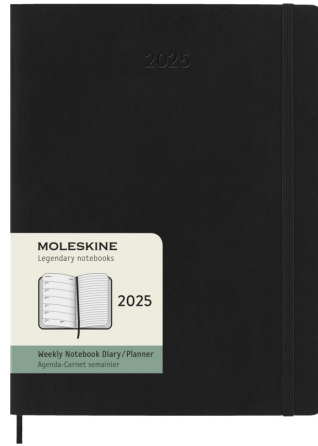

# Product Database

**Article no.:**  
**10775590**

**Productsheet: September 20, 2024, 1:24 am**

## General information

Article number : 10775590 Moleskine soft cover 12 month weekly XL planner

Description : Dated from January to December 2025, the Moleskine soft cover 12-Month weekly XL planner shows the whole week at a glance, while also providing yearly and monthly snapshot pages for a broader overview of the year, followed by pages for travel planning, ideas and goals. The days of each week are shown on one side opposite a ruled page for tasks and notes. Features ivory-coloured acid-free paper, a black elastic closure, a page ribbon marker, a colour coordinated expandable inner pocket, and stickers for personal customisation, as well as year stickers for the spine. Leatherette paper. FSC Mix Credit P7.1 CU-COC-877277.

Brand : Moleskine

Material : Leatherette paper

Colour : Solid black

Length : 25,00 cm

Width : 19,00 cm

Weight : 340 gram

Country of origin : PRC